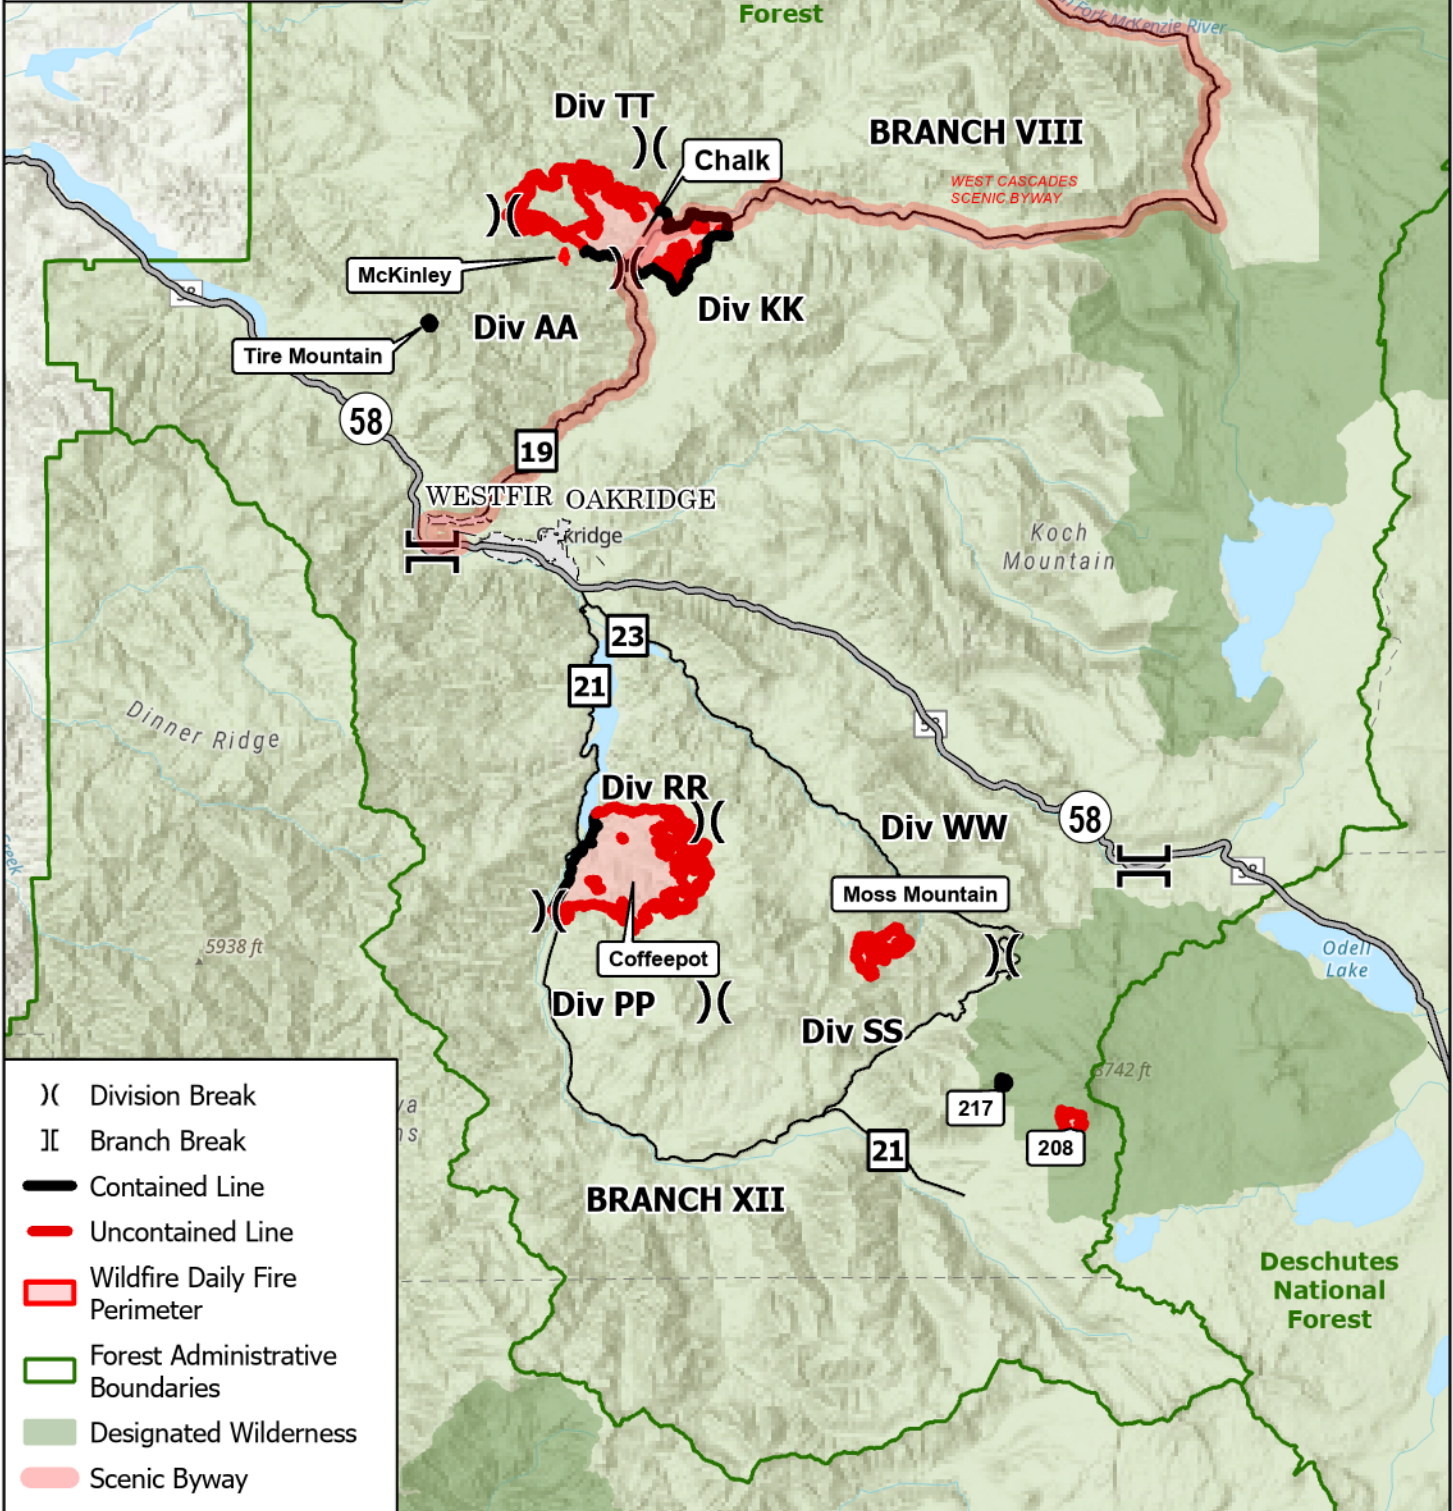

**Public Information**  
**Willamette**  
**Complex**  
**OR-WIF-240264**

**8/8/2024**

1:350,000 | RMCIMT Team 1 | 8/8/2024 0742  
 Acres from Various Sources  
 North American 1983 Datum, LatLong Grid

Incident Name	Acres
208 MF	179
217 MF	38
Chalk	4777
Coffeepot	5866
McKinley	24
Moss Mountain	578
Tire Mountain MF	23

- ) ( Division Break
- || Branch Break
- Contained Line
- Uncontained Line
- ▭ Wildfire Daily Fire Perimeter
- ▭ Forest Administrative Boundaries
- ▭ Designated Wilderness
- ▭ Scenic Byway